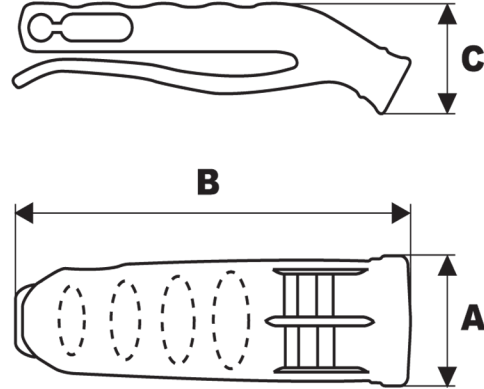

# Aqua Marine Whistle

The Aqua Marine Whistle is a redesign of our traditional Marine Whistle, incorporating enhanced ergonomics. It is also non-corrosive, dual-toned and able to float in water; it includes a retainer clip, which offers easy attachment to a belt or pack. The patented whistle may be used either with a lanyard or clipped directly onto the application. Average decibel level of 106 dB(A).

	Material	Color	A	B	C
Aqua Marine Whistle					
609-1000	PP	O, B	21.8	72.5	18.9

All dimensions in mm.